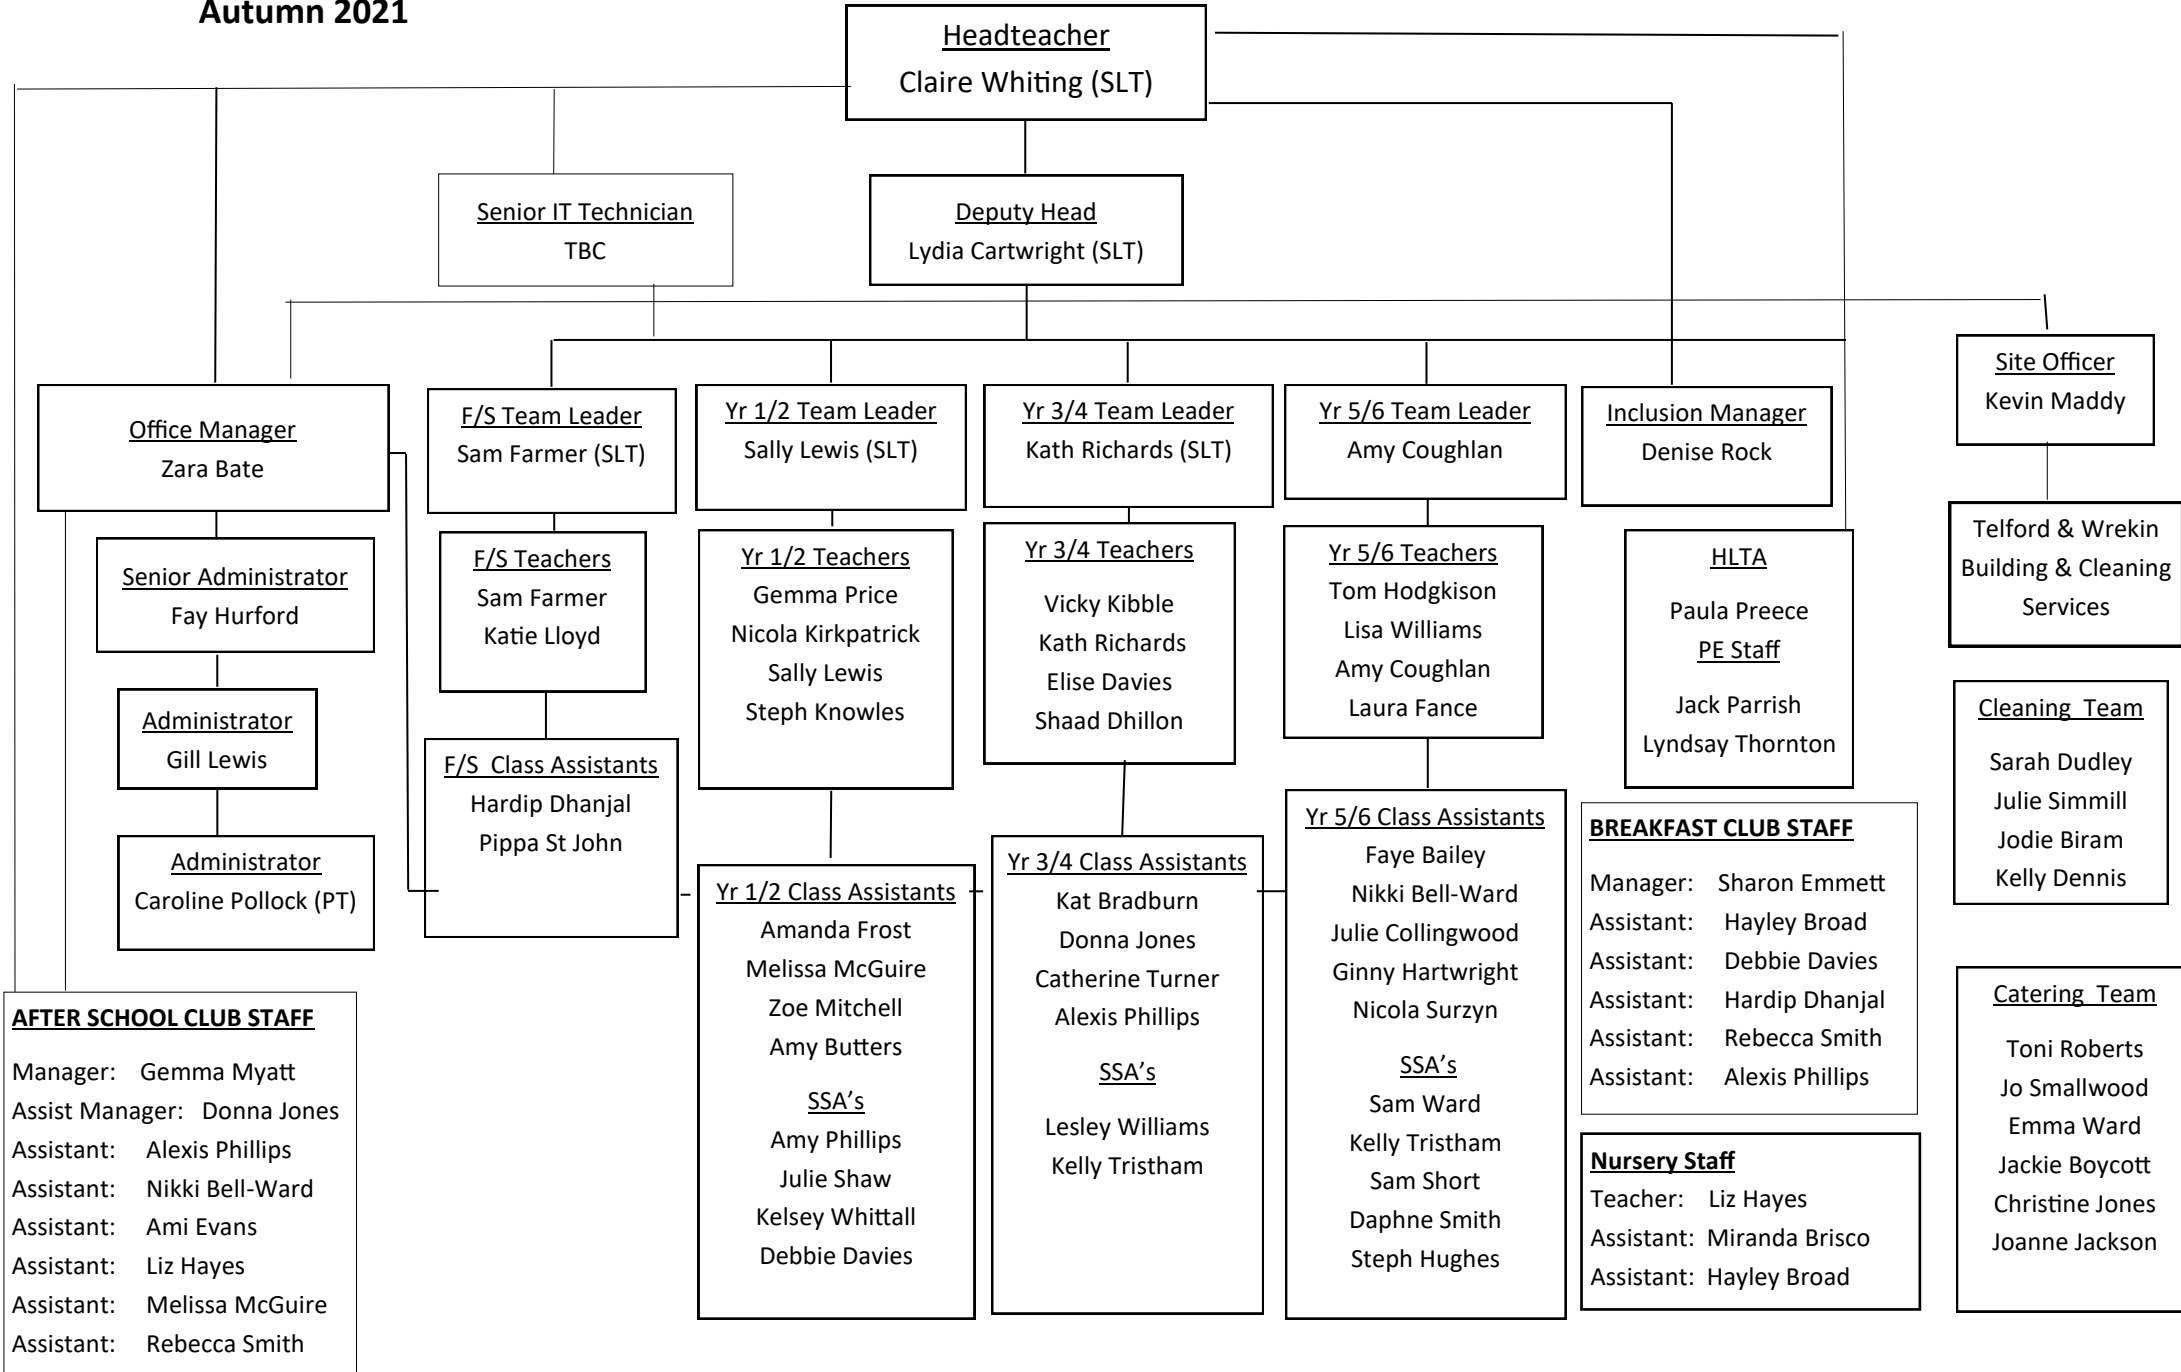

# STAFFING STRUCTURE

# REDHILL PRIMARY ACADEMY

Autumn 2021

Headteacher

Claire Whiting (SLT)

Senior IT Technician

TBC

Deputy Head

Lydia Cartwright (SLT)