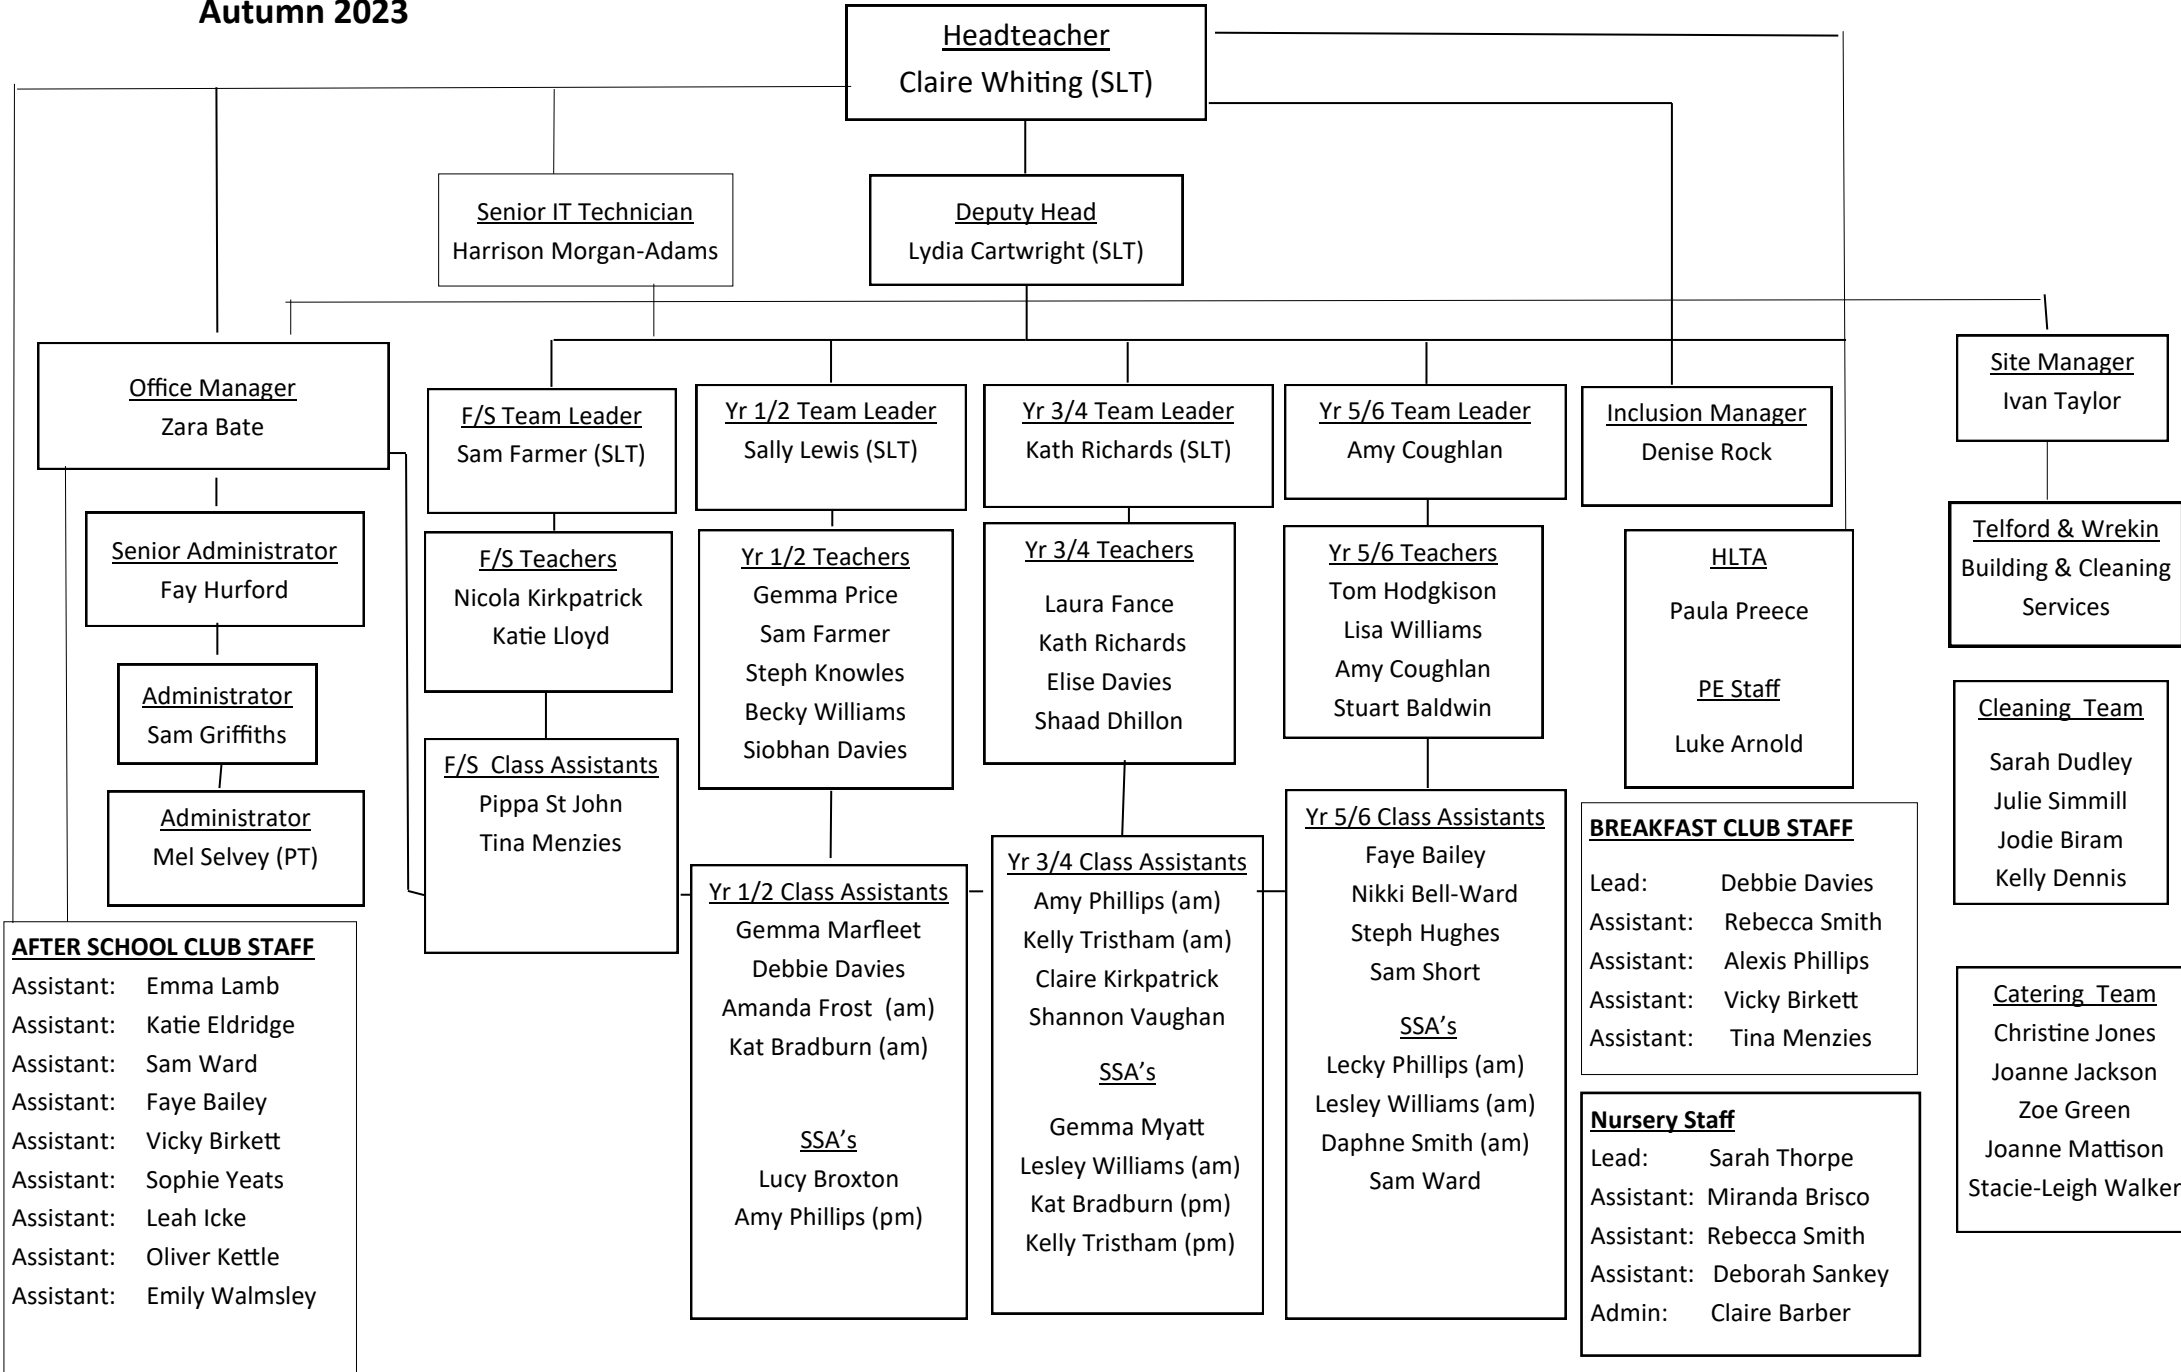

STAFFING STRUCTURE

REDHILL PRIMARY ACADEMY

Autumn 2023

Headteacher

Claire Whiting (SLT)

Senior IT Technician

Harrison Morgan-Adams

Deputy Head

Mel Selvey (PT)

AFTER SCHOOL CLUB STAFF

- Assistant: Emma Lamb
- Assistant: Katie Eldridge
- Assistant: Sam Ward
- Assistant: Faye Bailey
- Assistant: Vicky Birkett
- Assistant: Sophie Yeats
- Assistant: Leah Icke
- Assistant: Oliver Kettle
- Assistant: Emily Walmsley